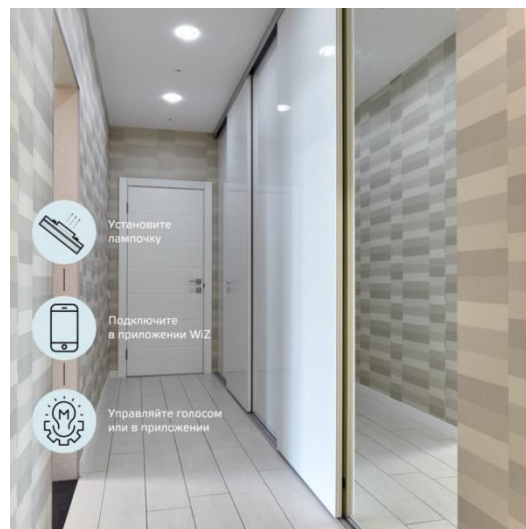

Рекомендуемое применение

- Кухни
- Рабочий кабинет
- Коридоры и прихожие

Лампы GX53 Gauss Smart Light

Примеры кейсов

gauss

A modern living room interior featuring a grey sofa with two patterned cushions. The wall is white brick, decorated with two framed pictures: a circular one on the left and a rectangular one on the right. A glowing yellow lamp is on the right side of the sofa. A wooden plant stand is visible on the left.