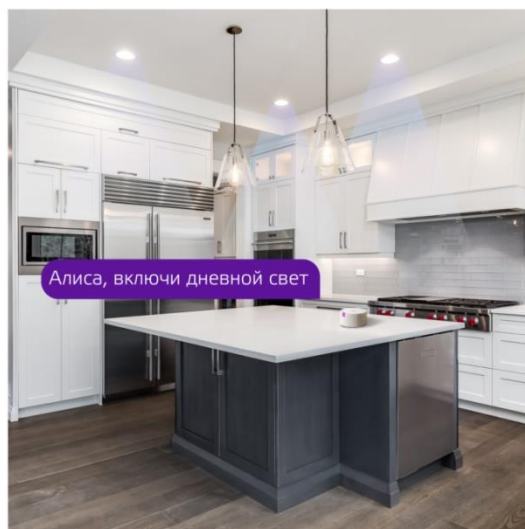

Рекомендуемое применение

- Кухни
- Рабочий кабинет
- Коридоры и прихожие

Лампы GX53 Gauss Smart Light

Примеры кейсов

gauss

A modern living room interior featuring a grey sofa with two patterned cushions. The wall is white brick, decorated with two framed pictures: a circular one on the left and a rectangular one on the right. A glowing yellow lamp is on the right side of the sofa. A wooden plant stand is visible on the left.